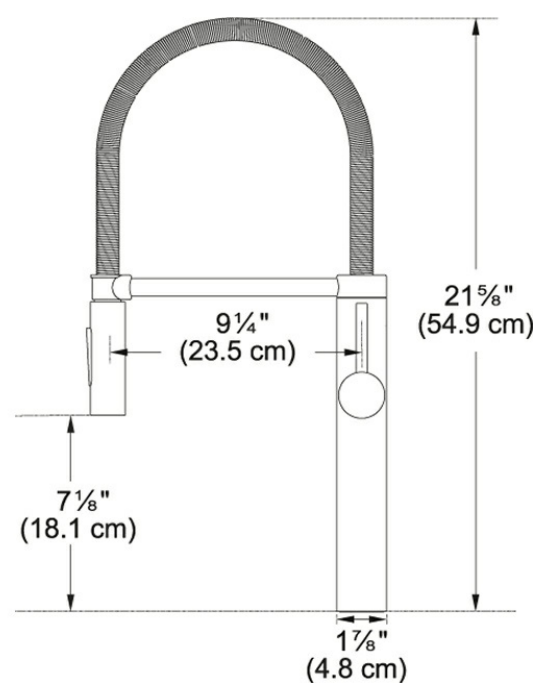

Pescara FFPD4300 Polished Chrome

The clean design and detailed craftsmanship make Franke's Pescara faucet line ideal for those who savor simplicity. Pescara faucets feature a level of functionality and performance that maximizes usability for the home chef or kitchen connoisseur. A truly successful design that is not only visually impressive, but also sets new standards in terms of usability. The pull-down spray fits perfectly in your hand and the switch between full and needle spray can be operated intuitively – a perfect combination of design, ergonomics and functionality.

Product Picture

Technical Drawing

Product Information

Version	SEMI-PRO XL
Spray Type	Full and Needle Spray
Faucet Operation	Side Lever
Flow Rate	1.75 gpm
Cartridge	35mm Ceramic Cartridge
Where to buy	Showroom
Countertop hole diameter	1 3/8"